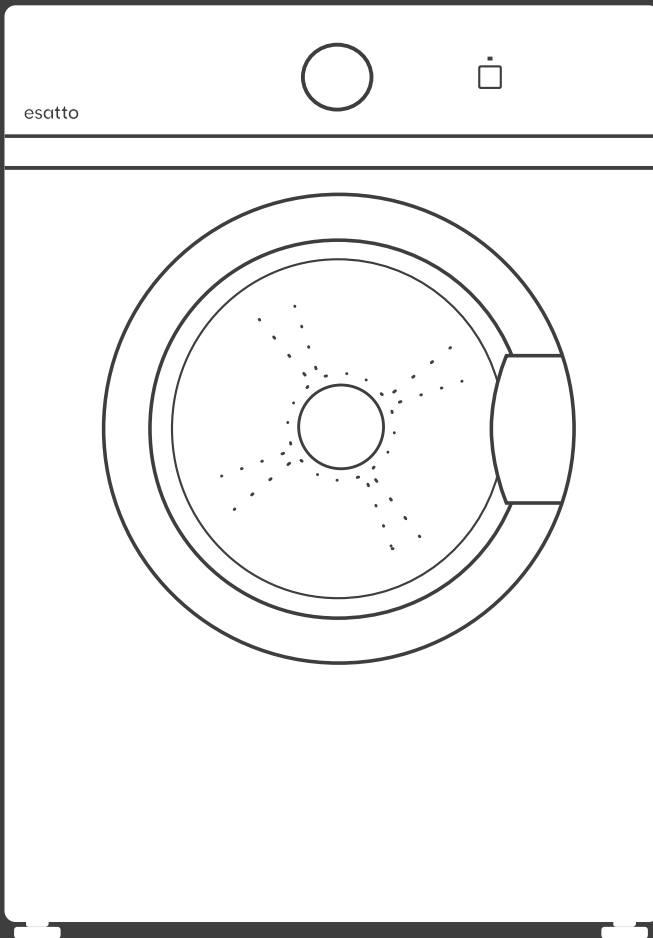

esatto

This little Quick Start Guide
is everything you need for your
**EVD700W 7kg Vented Clothes
Dryer**—get spinning & winning!

esatto

Get ready to load up your EVD700W 7kg Vented Clothes Dryer!

Your Vented Dryer