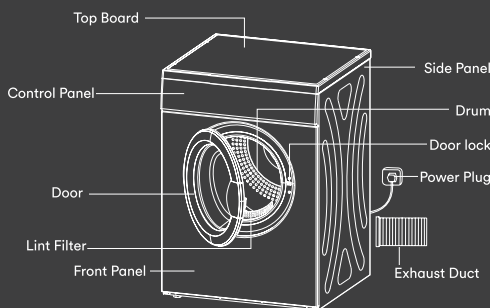

esatto

This little Quick Start Guide
is everything you need for your
**EVD700W 7kg Vented Clothes
Dryer**—get spinning & winning!

esatto

Get ready to load up your EVD700W 7kg Vented Clothes Dryer!

Your Vented Dryer

Installation & First Use

Before installing your new Vented Dryer please ensure you have read all safety instructions in the user manual.

Installation

Place the dryer on a firm and level surface for quiet and safe operation. If you wish to stack your dryer above your washing machine you must purchase a stacking kit and ensure it is installed by a qualified person. Please make sure that there is sufficient ventilation and it is not placed in an area where dirt will accumulate.

Product Details

Dimensions (W, D, H mm)
595 x 555 x 840

Capacity
7kg

Warranty
2 Years

Register your Esatto product online for a free additional year
esatto.house/warranty