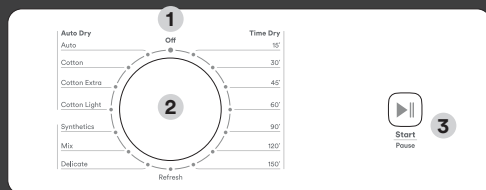

Before using your dryer for the first time, ensure the appliance is correctly installed as per the installation instructions in your User Manual Pages 10–12.

The Controls

1. Off position 2. Program dial 3. Start/Pause