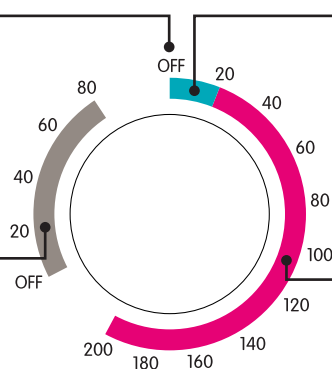

Model: VDE45W

QSG V1.2

Let's get started!

Using your dryer

After having set up the Heat Selector and Timer Dial, press the Start button. The dryer will start and work until the program is finished.

NOTE: If during the drying process the door is opened (or power is switched off), the dryer will stop working. In order to restart it, you will need to close the door (or switch the power back on) and then press the Start button. The dryer will then resume operation.

Operating your dryer

OFF

When the Timer Dial is in the 'Off' position, no power is supplied to the unit. As soon as the dial is turned clockwise to the desired program the dryer will begin.

AIR DRY

This function runs with cool air, primarily to air items that require freshening. I.e.: Clothes that have been stored for a long period of time

COOL

This function is generally used to cool the items that have just been dried. This helps to prevent creasing. Instead of the motor pushing heat into the drum of the dryer it will generate cool air

HOT

For drying large quantities or bulky items (Dryer drum is more than 1/2 full). Set the timer for more than 120 minutes.

Product Details

Size (mm) / **700H × 600W × 465D**

Energy Rating / **2 Stars**

Warranty / **2 Years**