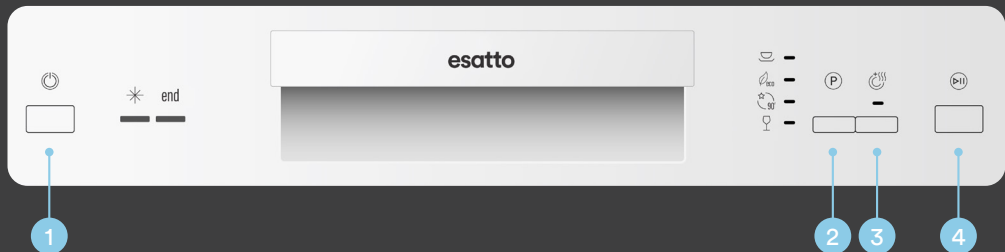

Get ready to use your new EDW6004W 60cm Freestanding Dishwasher!

The Controls

1. 1 **On/Off Power Button**
   Switches the dishwasher's power on and off.
2. 2 **Program Selector Button**
   Press to cycle through program options: Intensive, ECO, Super 90' and Quick 30'.
3. 3 **Extra Drying Function**
   Raises final rinse temperature to assist drying.
4. 4 **Start/Pause Button**
   Start or pause the selected washing program. Use to change program mid-cycle or to add forgotten dishes in a pinch.

For a complete guide on operating your dishwasher, refer to the user manual pages 11–23.

Program Cycles

- **Intensive**
  For heavily soiled dishes and cookware such as pots, pans and casserole dishes.
- **ECO**
  Standard program suggested for daily use, with reduced energy and water consumption.
- **Super 90'**
  90 minute program for lightly soiled dishes.
- **Quick 30'**
  30 minute wash suitable for lightly soiled dishes—does not include a drying stage.

Note: To assist drying, we recommend partially opening the door after the program has finished.

Product Details

Dimensions (W, D, H mm) / **598 × 600 × 845**
Energy Rating (MEPS/WELS) / **3 Stars / 4.5 Stars**
Capacity / **12 Place Settings**
Warranty / **2 Years**

Register your Esatto product online for a free additional year esatto.house/warranty

Get in Touch

Need help? Contact our friendly support team via the contact details below.

Phone / **1300 11 4357**

Email / support@residentialgroup.com.au

@esatto.house @esatto.house

www.esatto.house