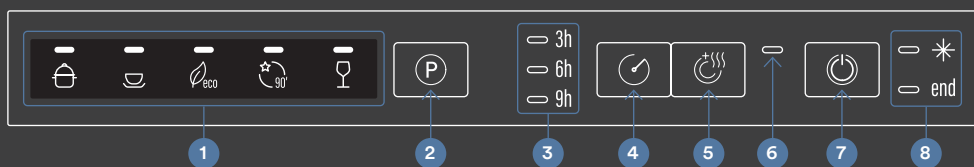

# Get ready to use your EDWI605S 60cm Integrated Dishwasher!

## Installation

This appliance is integrated and does not include a door panel. Before installing this product please contact a kitchen cabinetmaker to organise a door panel in your chosen finish.

For a complete installation guide, refer to pages 8–13 of your user manual.

## The Controls

- 1 Program indicator lights
- 2 Program button
- 3 Delay indicator lights
- 4 Delay Start button  
3, 6 & 9 hours
- 5 Extra Drying function button
- 6 Extra Drying indicator light
- 7 On/Off power button
- 8 Warning indicator lights  
Rinse Aid & Program End