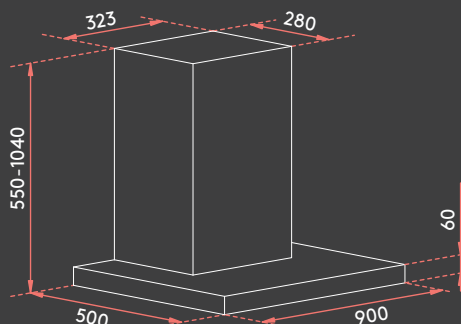

Product Details

Dimensions (W, D, H mm) / 900 x 500 x 550-1040
Extraction / 750m³/hr
Warranty / 2 Years

Register your Esatto product online for a free additional year esatto.house/warranty

Installation & First Use

Before installing your new 90cm Box Canopy Rangehood, please ensure you have read all safety instructions in the user manual.

Installation

Please refer to the dimensions of your rangehood shown in the diagram below.