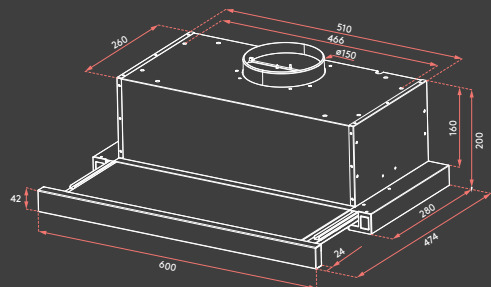

Phone / **1300 11 4357**

Email / support@residentiagroup.com.au

Product Details

Dimensions (W, D, H mm) / **600 × 304 × 200**

Extraction / **450m³/hr**

Warranty / **2 Years**

Register your Esatto product online for a free additional year esatto.house/warranty

Installation & First Use

Before installing your new 60cm Slide-out Rangehood, please ensure you have read all safety instructions in the user manual.

Installation

Please refer to the dimensions of your rangehood shown in the diagram below.

For safety and performance of your rangehood, adhere to the minimum and maximum distances from the rangehood base to the cooktop surface when positioning the rangehood for installation.

For a complete installation guide, refer to user manual pages 10–12.