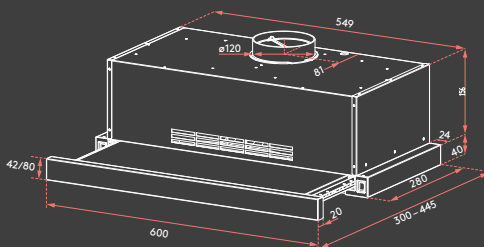

Phone / **1300 11 4357**

Email / support@residentiagroup.com.au

Product Details

Dimensions (W, D, H mm) / **600 × 300 × 196**

Extraction / **450m³/hr**

Warranty / **2 Years**

Register your Esatto product online for a free additional year esatto.house/warranty

Installation & First Use

Before installing your new 60cm Slide-out Rangehood, please ensure you have read all safety instructions in the user manual.

Installation

Please refer to the dimensions of your rangehood shown in the diagram below.