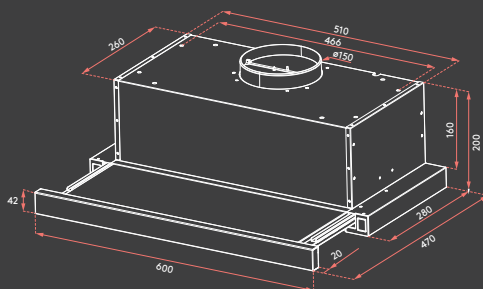

Phone / **1300 11 4357**

Email / support@residentiagroup.com.au

Product Details

Dimensions (W, D, H mm) / **600 × 300 × 200**

Extraction / **450m³/hr**

Warranty / **2 Years**

Register your Esatto product online for a free additional year esatto.house/warranty

Installation & First Use

Before installing your new 60cm Slide-out Rangehood, please ensure you have read all safety instructions in the user manual.

Installation

Please refer to the dimensions of your rangehood shown in the diagram below.