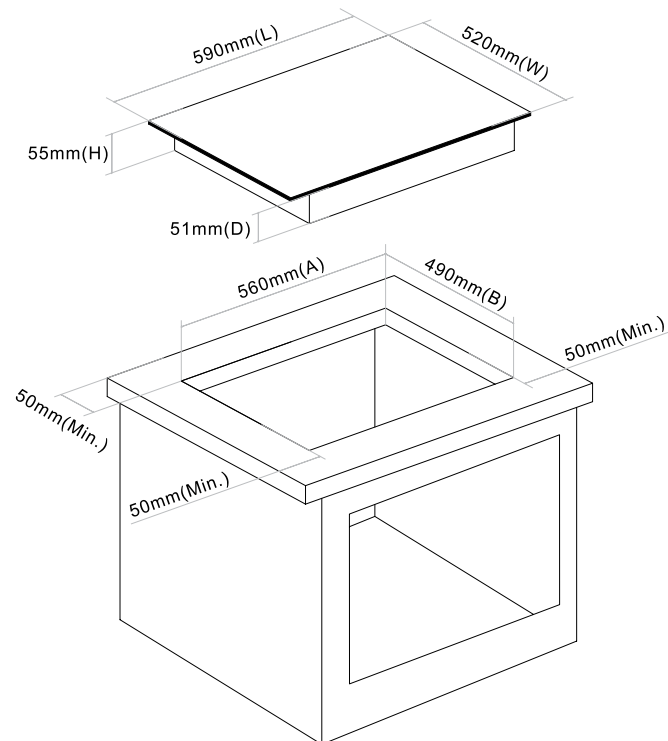

- Sealing strip
(attached to c/top underside)

Safety

- Residual heat indicator lights
- Child lock function

Burner outputs (KW)

- 2 × 1.8kW radiant zones
- 2 × 1.2kW radiant zones

Requirements

- Rated Voltage:
→ 220-240V, 50/60 Hz
- Hard-wired installation
- Maximum Power:
→ 6000W
→ 30 AMP

Product dimensions

- Packaged (w, d, h mm):
→ 640 × 552 × 102mm
- Physical (w, d, h mm):
→ 590 × 520 × 55mm
- Weight:
→ 9.8kg

Cleaning

- Durable ceramic glass
- Single piece of glass

Warranty

- 24 Months

↑ Product