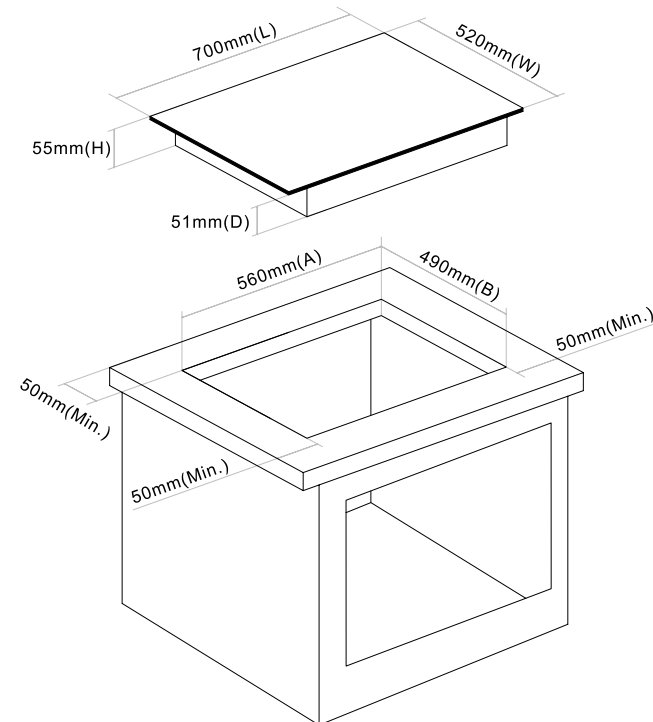

↑ Installation