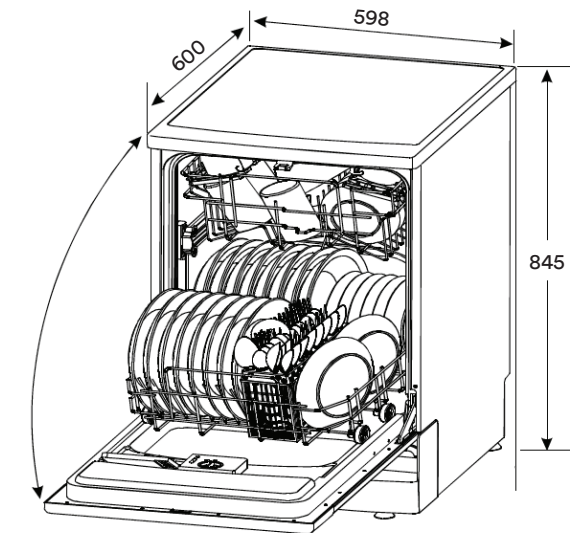

↑ Installation