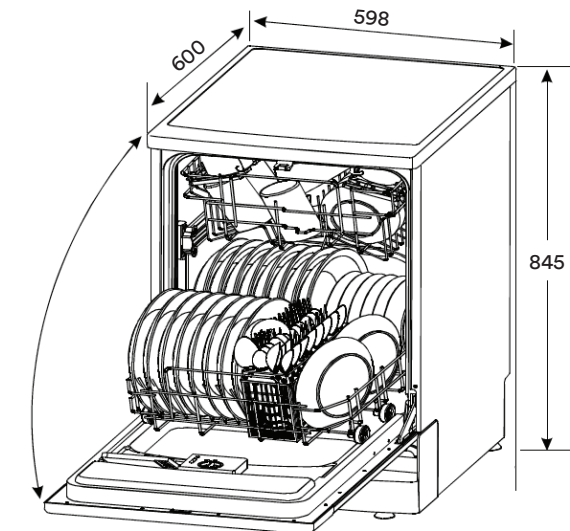

Model Code:
EDW7W

Product:
**60cm Freestanding Dishwasher
—White**

Esatto

Features:

14 place setting capacity
White finish
Removable cutlery basket
3/6/9 Hour delay start
LED display
Height adj. upper baskets
Collapsible plate racks
Stainless steel micro filter
Half load function

Wash Programs:

4 wash programs:
→ Intensive
→ Eco
→ 90 minute
→ Rapid

Extra Functions:

→ Extra Dry

Energy Efficiency:

Energy Rating (MEPS):
→ 3 stars
Water Rating (WELS):
→ 4.5 stars

Noise Level:

→ Quiet 49dB

Safety:

Child lock device
Anti-leak device
Anti-flood device

Cleaning:

Flush, slim-line control panel
Easy to remove filter system

Product Dimensions:

Packaged (w, d, h mm)
→ 645 × 672 × 871mm
Physical (w, d, h mm)
→ 598 × 600 × 845mm
Depth door open:
→ 1175mm

Weight:

Net: 44kg
Gross: 47.5kg

Requirements:

Rated Voltage:
220-240V, 50 Hz
Power Rating:
2100 (240V)-1760W (220V)

EAN:

9349260001787

Warranty:

24 Months

↑ Product

↑ Installation