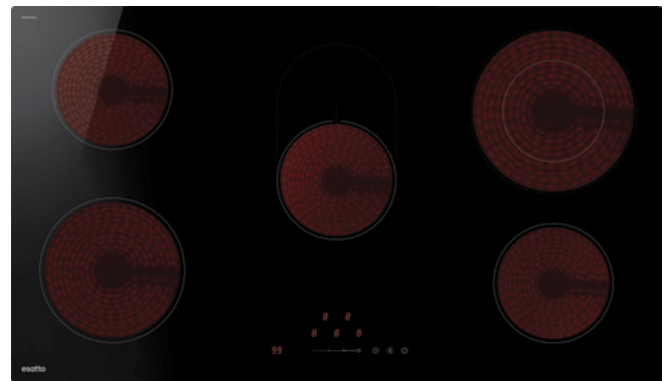

60cm Ceramic Cooktop with Knob Controls
ECC604K

- 4 cooking zones
- Side knob control operation
- Residual heat indicators
- Auto safety switch off
- 9 power levels

I/N: 0394818

90cm Ceramic Cooktop with Touch Controls
ECC905T

- 5 cooking zones (inc. 2 extendable)
- Residual heat indicators
- 9 power levels
- Auto safety switch off
- 99 min zone timer

I/N: 0394846

Flexibility=Efficiency
Extendable zones allow you to cook with a wider range of cookware sizes, giving you flexibility with your dishes & ensuring energy efficiency.

60cm Ceramic Cooktop with Touch Controls
ECC604T

- 4 cooking zones
- Residual heat indicators
- 9 power levels
- Auto safety switch off
- 99 min zone timer

I/N: 0394831

60cm Induction Cooktop with Touch Controls
ECI604T