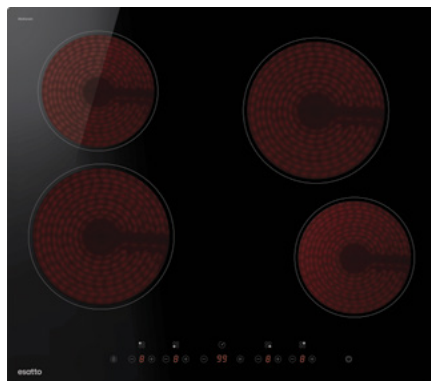

60cm Ceramic Cooktop with Knob Controls
ECC604K

- 4 cooking zones
- Side knob control operation
- Residual heat indicators
- Auto safety switch off
- 9 power levels

I/N: 0394818

90cm Ceramic Cooktop with Touch Controls
ECC905T

- 5 cooking zones (inc. 2 extendable)
- Residual heat indicators
- 9 power levels
- Auto safety switch off
- 99 min zone timer

I/N: 0394846

Flexibility=Efficiency
Extendable zones allow you to cook with a wider range of cookware sizes, giving you flexibility with your dishes & ensuring energy efficiency.

60cm Ceramic Cooktop with Touch Controls
ECC604T

- 4 cooking zones
- Residual heat indicators
- 9 power levels
- Auto safety switch off
- 99 min zone timer

I/N: 0394831

60cm Induction Cooktop with Touch Controls
ECI604T