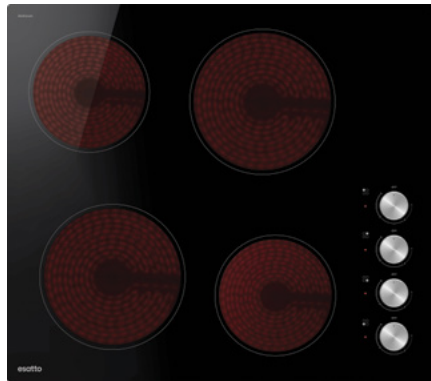

60cm Ceramic Cooktop with Knob Controls
ECC604K

- 4 cooking zones
- Side knob control operation
- Residual heat indicators
- Auto safety switch off
- 9 power levels

I/N: 0394818

90cm Ceramic Cooktop with Touch Controls
ECC905T

- 5 cooking zones (inc. 2 extendable)
- Residual heat indicators
- 9 power levels
- Auto safety switch off
- 99 min zone timer

I/N: 0394846

Flexibility=Efficiency
Extendable zones allow you to cook with a wider range of cookware sizes, giving you flexibility with your dishes & ensuring energy efficiency.