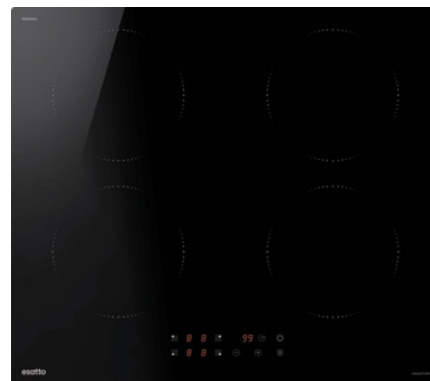

60cm Induction Cooktop with Touch Controls
ECI604T

- 4 zones with 9 stage power levels
- Zone timer
- Child lock + Automatic safety switch off
- Residual heat indicators
- Power phasing
- 10 Amp plug connection

I/N: 0394823